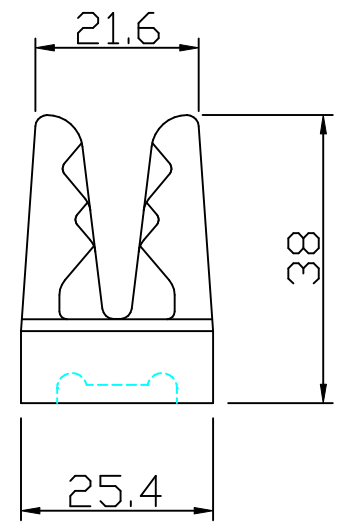

Section 'AA'

2 Holes Ø6.5
countersunk Ø13.7x90°

CL201-O
Old Style Vertical
is usually sold as a
replacement part only.

Issue: 1. Jun 2003
ID201-0.dwg

Material:
Nylon

Installation Drawing for:-
CL201-O
Old Style Vertical

Clamcleat®
Rope cleats

Clamcleats Limited
Watchmead
Welwyn Garden City
Hertfordshire AL7 1AP
England

Telephone +44 (0)1707 330101
Fax +44 (0)1707 321269
<http://www.clamcleat.com>

Scale 1:1
All dimensions in mm.