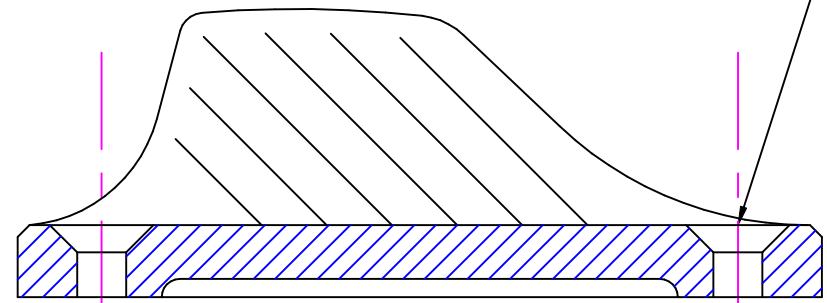

Section 'AA'

2 Holes Ø6.5
countersunk Ø13.7x90°

CL201-O
Old Style Vertical
is usually sold as a
replacement part only.

Issue: 1. Jun 2003
ID201-0.dwg

Material:
Nylon

Installation Drawing for:-
CL201-O
Old Style Vertical

Clamcleat®
Rope cleats

Clamcleats Limited
Watchmead
Welwyn Garden City
Hertfordshire AL7 1AP
England

Telephone +44 (0)1707 330101
Fax +44 (0)1707 321269
<http://www.clamcleat.com>

Scale 1:1
All dimensions in mm.