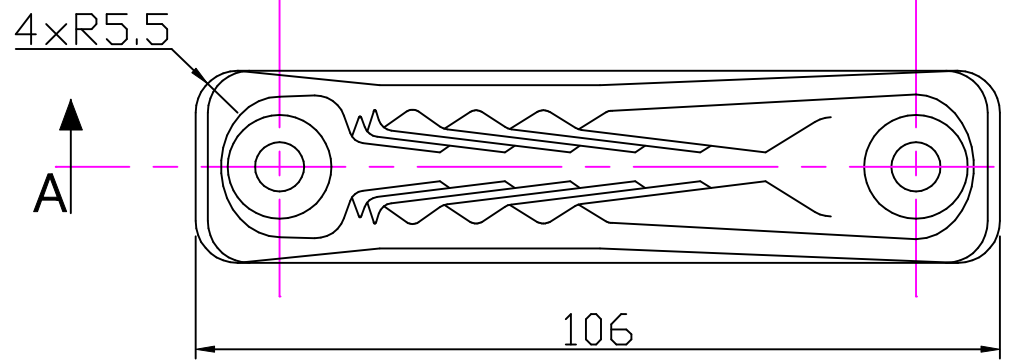

Section 'AA'

2 Holes Ø6.5
countersunk Ø13.7x90°

CL201-O
Old Style Vertical
is usually sold as a
replacement part only.

Issue: 1. Jun 2003
ID201-0.dwg

Material:
Nylon

Installation Drawing for:-
CL201-O
Old Style Vertical

Clamcleat®
Rope cleats

Clamcleats Limited
Watchmead
Welwyn Garden City
Hertfordshire AL7 1AP
England

Telephone +44 (0)1707 330101
Fax +44 (0)1707 321269
<http://www.clamcleat.com>

Scale 1:1
All dimensions in mm.