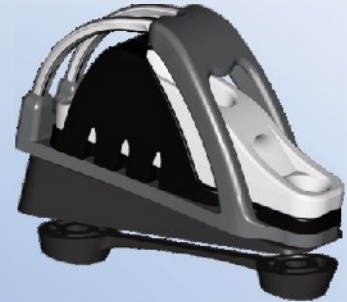

Free point of sale Panel for Keeper and Cage

- Panel measures 405mm by 275mm
- Keeper demonstration
- Can be fitted onto existing display or mounted directly onto a wall
- Only two of each item to ensure quick stock turn.

Panel Contains:

- 2 x CL211 Mk1
- 2 x CL814
- 2 x CL816
- 2 x CL818
- 2 x CL211 Mk2
- 2 x CL815
- 2 x CL817
- 2 x CL819

Part No. CL822. Supplied as shown above.

Panel is free + 16 items at normal pricing