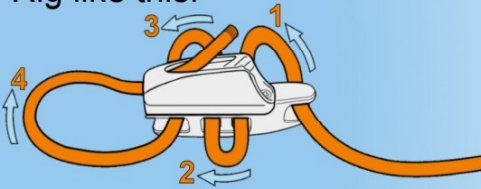

# Antenna and mast guy rope tensioning cleats

- All designed for outdoor for sub-zero conditions
- A range of cleats for all sizes of mast
- Easy to rig, tension and adjust

PT300771

CL826-11

CL223

CL260

CL271

# Antenna and mast guy rope tensioning cleats

## Rigging and Technical Information

Rig like this.

**Reel Capacity**  
**24m of**  
**6mm rope**

Rig like this.

Rig like this.

Rig like this.