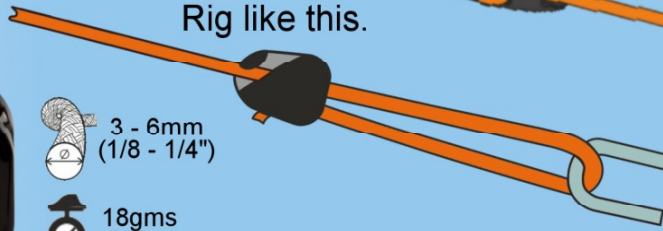

# Antenna and mast guy rope tensioning cleats

- All designed for outdoor for sub-zero conditions
- A range of cleats for all sizes of mast
- Easy to rig, tension and adjust

PT300771

CL826-11

CL223

CL260

CL271

# Antenna and mast guy rope tensioning cleats

## Rigging and Technical Information

Rig like this.

**Reel Capacity**  
**24m of**  
**6mm rope**

Rig like this.

Rig like this.

Rig like this.