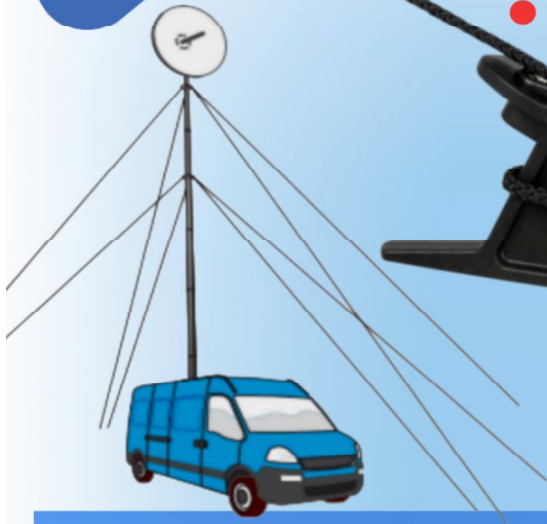

# Antenna and mast guy rope tensioning cleats

- All designed for outdoor for sub-zero conditions
- A range of cleats for all sizes of mast
- Easy to rig, tension and adjust

PT300771

CL826-11

CL223

CL260

CL271

# Antenna and mast guy rope tensioning cleats

## Rigging and Technical Information

Rig like this.

**Reel Capacity**  
**24m of**  
**6mm rope**

Rig like this.

Rig like this.

Rig like this.