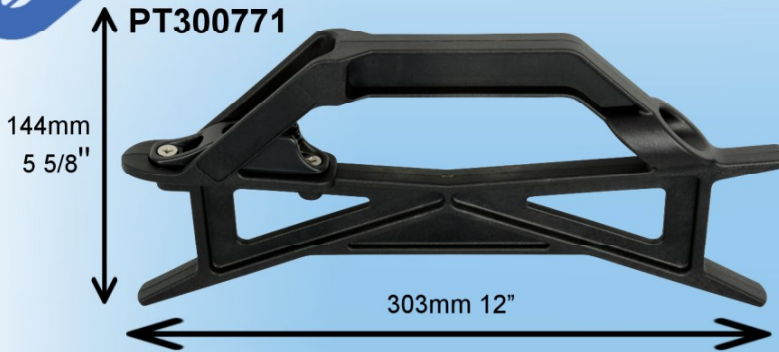

# Antenna and mast guy rope tensioning cleats

- All designed for outdoor for sub-zero conditions
- A range of cleats for all sizes of mast
- Easy to rig, tension and adjust

PT300771

CL826-11

CL223

CL260

CL271

## Rigging and Technical Information

Rig like this.

**Reel Capacity**  
**24m of**  
**6mm rope**

Rig like this.

Rig like this.

Rig like this.