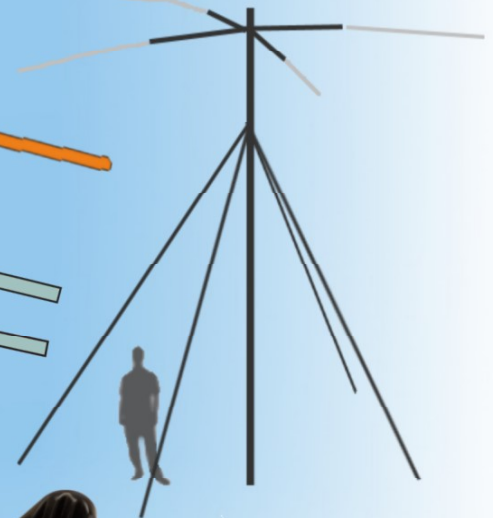

# Antenna and mast guy rope tensioning cleats

- All designed for outdoor for sub-zero conditions
- A range of cleats for all sizes of mast
- Easy to rig, tension and adjust

PT300771

CL826-11

CL223

CL260

CL271

# Antenna and mast guy rope tensioning cleats

## Rigging and Technical Information

Rig like this.

**Reel Capacity**  
**24m of**  
**6mm rope**

Rig like this.

Rig like this.

Rig like this.