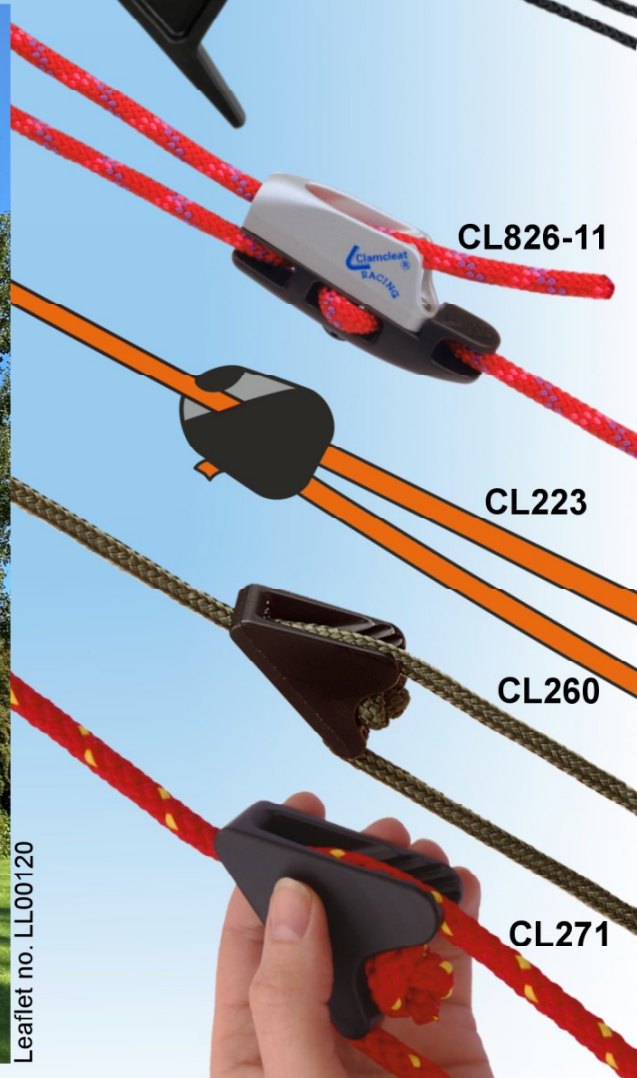

# Antenna and mast guy rope tensioning cleats

- All designed for outdoor for sub-zero conditions
- A range of cleats for all sizes of mast
- Easy to rig, tension and adjust

PT300771

CL826-11

CL223

CL260

CL271

# Antenna and mast guy rope tensioning cleats

## Rigging and Technical Information

Rig like this.

**Reel Capacity**  
**24m of**  
**6mm rope**

Rig like this.

Rig like this.

Rig like this.