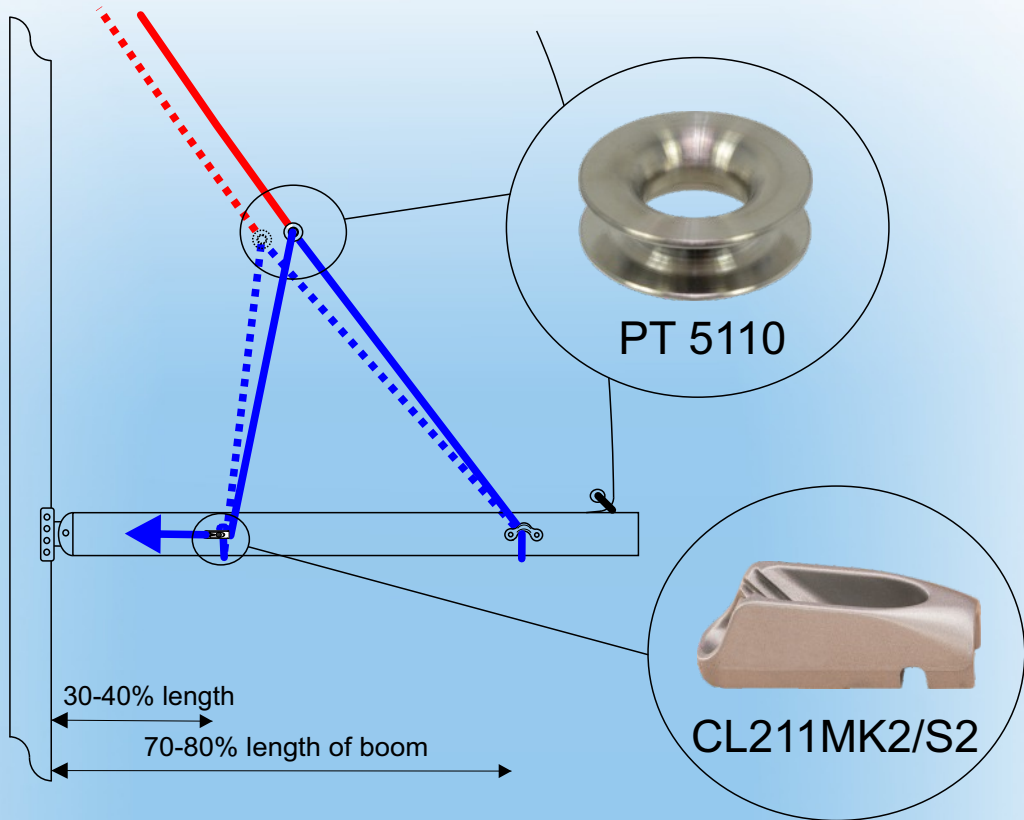

## Lazy Jack System 2 Point

Fixing position  
70% height of  
mast from  
boom position

## Lazy Jack Cascade System 3 Point

Fixing position  
70% height of  
mast from  
boom position