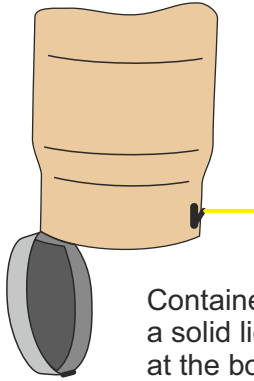

PT418 Clamp for semi-buried rubbish containers with hinged bottom lid

Fix with 6 x M6 (1/4") machine screws.

Closed.
Clamp pulls "U bolt" up to keep lid firmly closed.