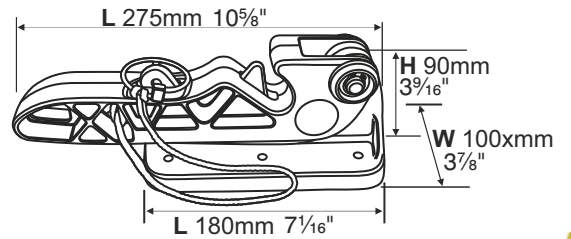

PT418 Clamp for semi-buried rubbish containers with hinged bottom lid

Fix with 6 x M6 (1/4") machine screws.

Closed.
Clamp pulls "U bolt" up to keep lid firmly closed.