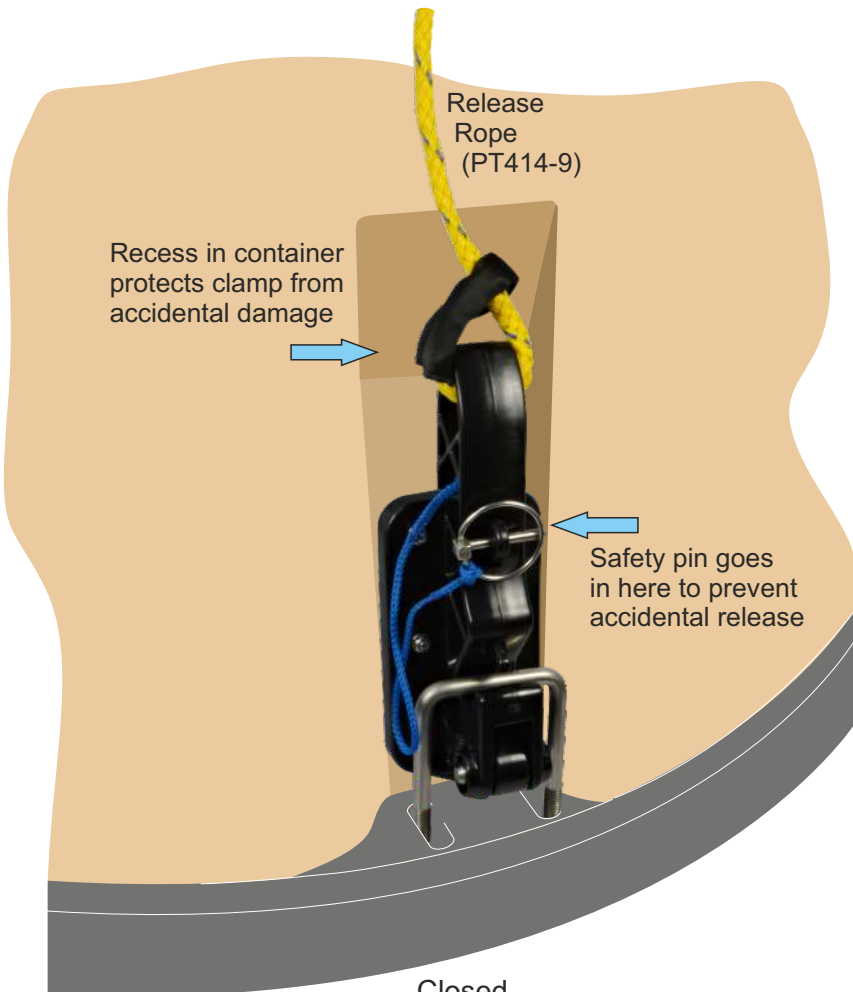

PT418 Clamp for semi-buried rubbish containers with hinged bottom lid

Fix with 6 x M6 (1/4") machine screws.

Closed.
Clamp pulls "U bolt" up to keep lid firmly closed.