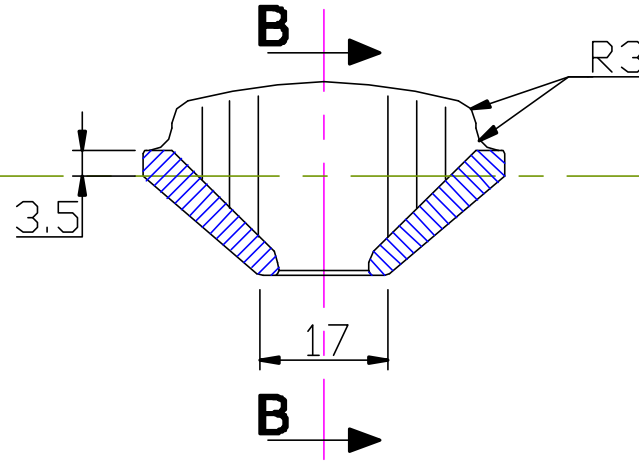

∅3 - 6mm

1/8" - 1/4"

Section 'AA'

Section 'BB'

Issue: 1. Aug 2001  
ID710.dwg

Material:  
Diecast Aluminium

Installation Drawing for: -

**CL710**

Twin Cleet Insert

Clamcleats Limited  
Watchmead  
Welwyn Garden City  
Hertfordshire AL7 1AP  
England

Telephone +44 (0)1707 330101  
Fax +44 (0)1707 321269  
<http://www.clamcleat-rope-cleats.com>

Scale 1:1

All dimensions in mm.