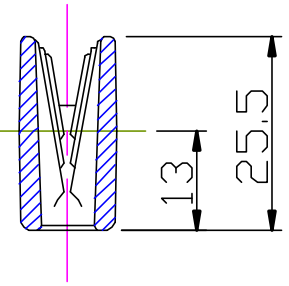

∅3 - 6mm

1/8" - 1/4"

Section 'AA'

Section 'BB'

Issue: 1. Aug 2001  
ID710.dwg

Material:  
Diecast Aluminium

Installation Drawing for: -

**CL710**

Twin Cleet Insert

Clamcleats Limited  
Watchmead  
Welwyn Garden City  
Hertfordshire AL7 1AP  
England

Telephone +44 (0)1707 330101  
Fax +44 (0)1707 321269  
<http://www.clamcleat-rope-cleats.com>

Scale 1:1

All dimensions in mm.