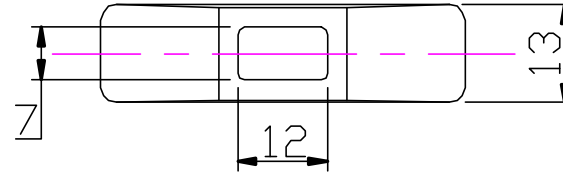

∅3 - 6mm

1/8" - 1/4"

Section 'AA'

Section 'BB'

Issue: 1. Aug 2001  
ID710.dwg

Material:  
Diecast Aluminium

Installation Drawing for: -

**CL710**

Twin Cleet Insert

Clamcleats Limited  
Watchmead  
Welwyn Garden City  
Hertfordshire AL7 1AP  
England

Telephone +44 (0)1707 330101  
Fax +44 (0)1707 321269  
<http://www.clamcleat-rope-cleats.com>

Scale 1:1

All dimensions in mm.