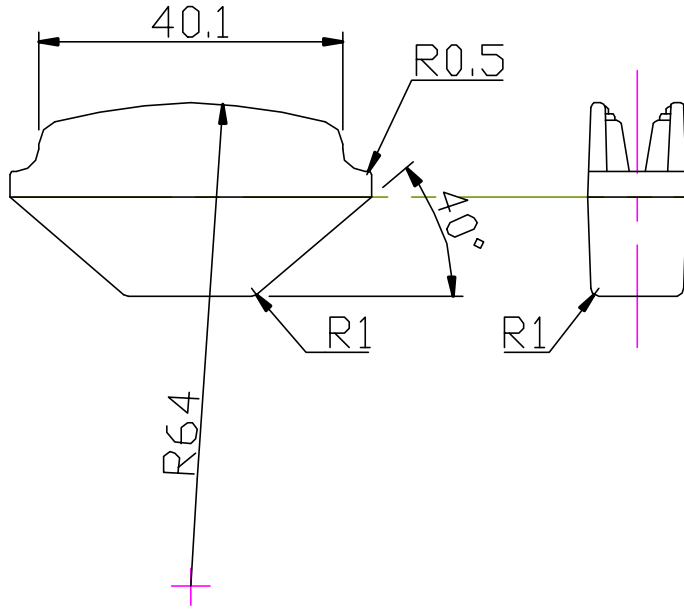

∅3 - 6mm

1/8" - 1/4"

Section 'AA'

Section 'BB'

Issue: 1. Aug 2001  
ID710.dwg

Material:  
Diecast Aluminium

Installation Drawing for: -

**CL710**

Twin Cleet Insert

Clamcleats Limited  
Watchmead  
Welwyn Garden City  
Hertfordshire AL7 1AP  
England

Telephone +44 (0)1707 330101  
Fax +44 (0)1707 321269  
<http://www.clamcleat-rope-cleats.com>

Scale 1:1

All dimensions in mm.