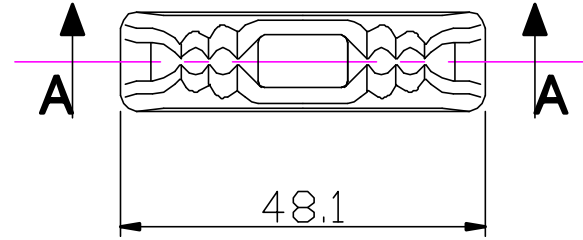

∅3 - 6mm

1/8" - 1/4"

Section 'AA'

Section 'BB'

Issue: 1. Aug 2001  
ID710.dwg

Material:  
Diecast Aluminium

Installation Drawing for: -

**CL710**

Twin Cleet Insert

Clamcleats Limited  
Watchmead  
Welwyn Garden City  
Hertfordshire AL7 1AP  
England

Telephone +44 (0)1707 330101  
Fax +44 (0)1707 321269  
<http://www.clamcleat-rope-cleats.com>

Scale 1:1

All dimensions in mm.