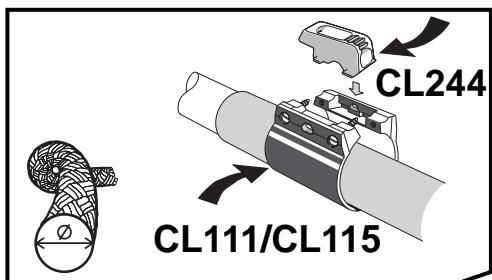

Clamcleat®
Rope cleats

CL244 Aluminium boom cleat & clamps

www.clamcleat.com

3-6mmØ
(1/8" - 1/4")